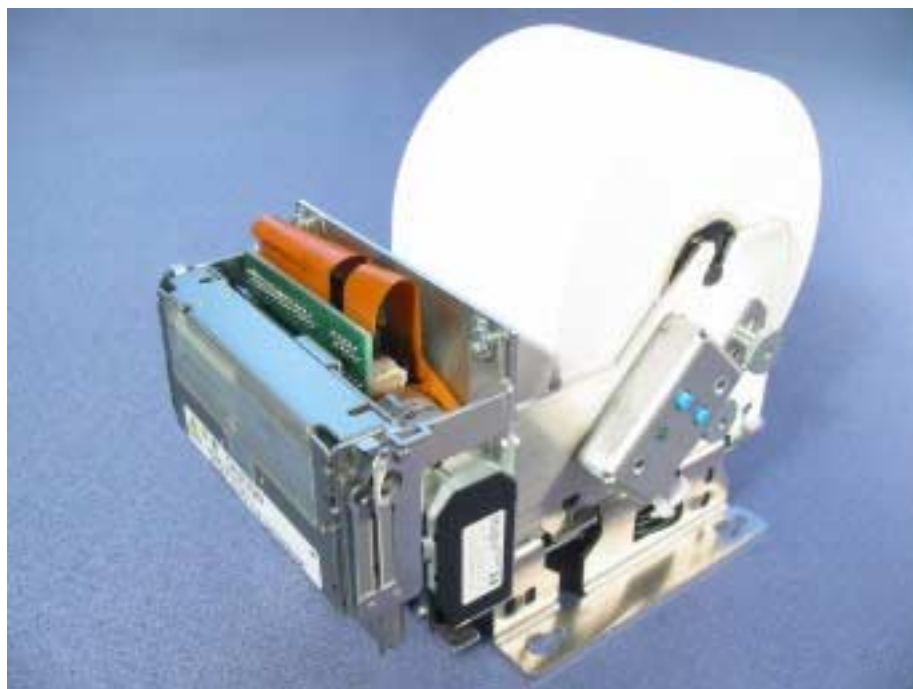

SPECIFICATION

PRESTO 228 Receipt- and**Kioskprinter****CPI Product number:**

012 142 003 01

Operating field:

Banking ATM
 Multimedia
 Public transport
 Electronic Cash
 Industrial
 Self servicing machine
 Parking
 Gambling
 Point of information
 Point of order
 Point of sales
 Point of interest

Applications:

Receipt- Printer
 Ticket- Printer
 Protocol- Printer
 Kiosk- Printer

Specifications**General:**

Emulation Driver in Bit- Image Mode for Windows 2000, XP, Linux CUPS or ASCII Mode with ESC/FS Commands
 Printing method Non impact line
 Direct thermal sensitive
 Resolution 203 dpi
 Print speed max. 200 mm/sec
 Print width 54 mm
 Interfaces USB Full Speed, RS232 (115 KB)
 Control panel Display: Status LED
 Keyboard: Paperfeed push bottom
 Test push bottom

Paper management:

Paper width 60 mm
 Paper length no limit
 Paper weight 60 – 100 gr/m²
 Paper stock Roll
 Diameter roll max. 100 mm
 Paper Typ Direct thermal paper
 Paper length no Limit or format length
 Paper cutting Tear- off, full- and partial cut
 Sensorik complete monitoring of the paper path. PVE, PE
 Lifetime print- head at least 100 Km of printed Lines
 Lifetime Cutter 0,5 million cuts
 Power supply 24V DC
 Current consumption stand by: 0,15 A
 typical: 1,2 A
 peak: 3,5 A
 Operating temperature -20 – +70° Celsius (no condensation)
 Operating humidity -20 - +85° Celsius (no condensation)

Dimensions (W*D*H) 95*150*125 mm
 Weight 650 g

ASCII Mode:

Print direction Portrait/Landscape/Upside down
 Fonts/CodePages numbers of n Character dependent on free Memory
 Standard Font 203dpi CodePage 437 in Arial 20, 16, 14, 12 and 10 *22 Dots available: 437, 737, 850, 852, 857, 860, 866, 869, 1252, 1253, 1254
 Character addressing 1Byte CodePage 2Byte Unicode
 Character modification Enlarge, emphasise, underline, Reverse, italic, sub- superscript
 Label graphics or text numbers of n Label dependent on free Memory